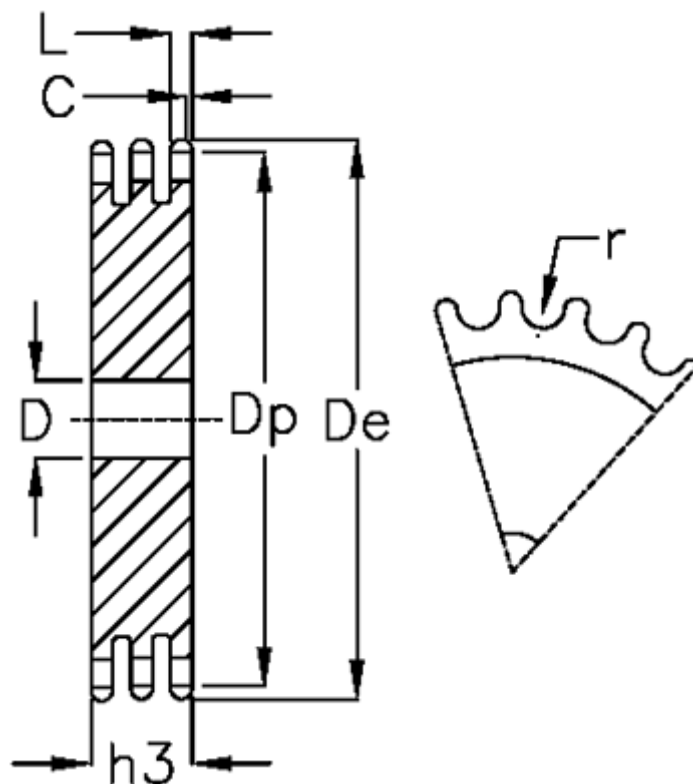

Article number: 616023011032

Description: Plate wheel 28 B-3 Z=32 triplex

Measures

C	= 5
D	= 40
De	= 472
Dp	= 453.49
For chain size	= 1 3/4 x 1 1/4
For chain type	= 28 B-3
h3	= 148
L	= 28.8

Number of teeth	= 32
r	= 27.94